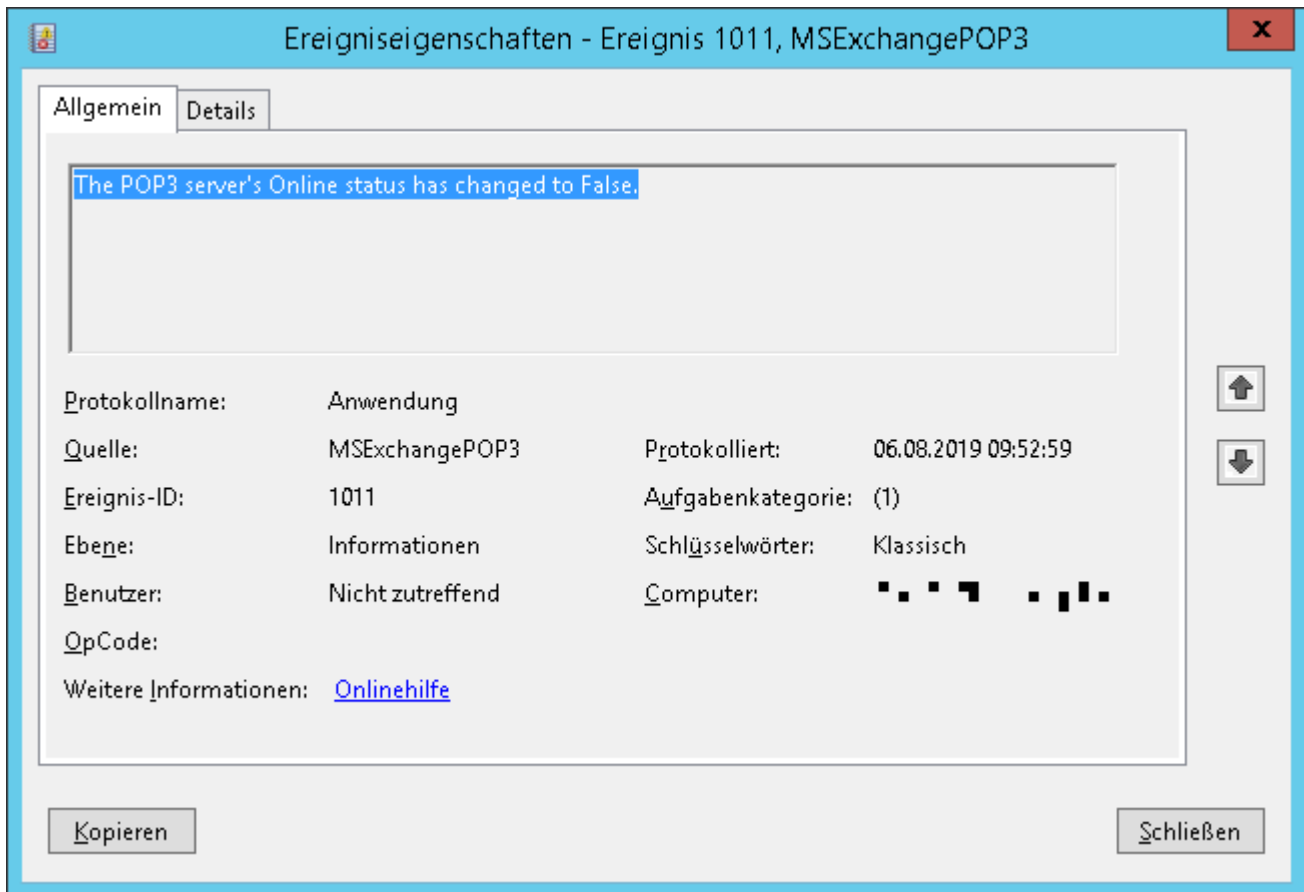

Exchange 2013: POP3

Event 1011: status has changed to false

Bitte prüfen, ob der POP-Proxy des Exchange läuft (Exchange Management Shell):

```
Get-ServerComponentState -Identity Exchange-Server
```

| Server State | Component |
|--|------------------------|
| Exchange-Server.mydomain.local Active | ServerWideOffline |
| Exchange-Server.mydomain.local Active | HubTransport |
| Exchange-Server.mydomain.local Active | FrontendTransport |
| Exchange-Server.mydomain.local Active | Monitoring |
| Exchange-Server.mydomain.local Active | RecoveryActionsEnabled |
| Exchange-Server.mydomain.local Active | AutoDiscoverProxy |